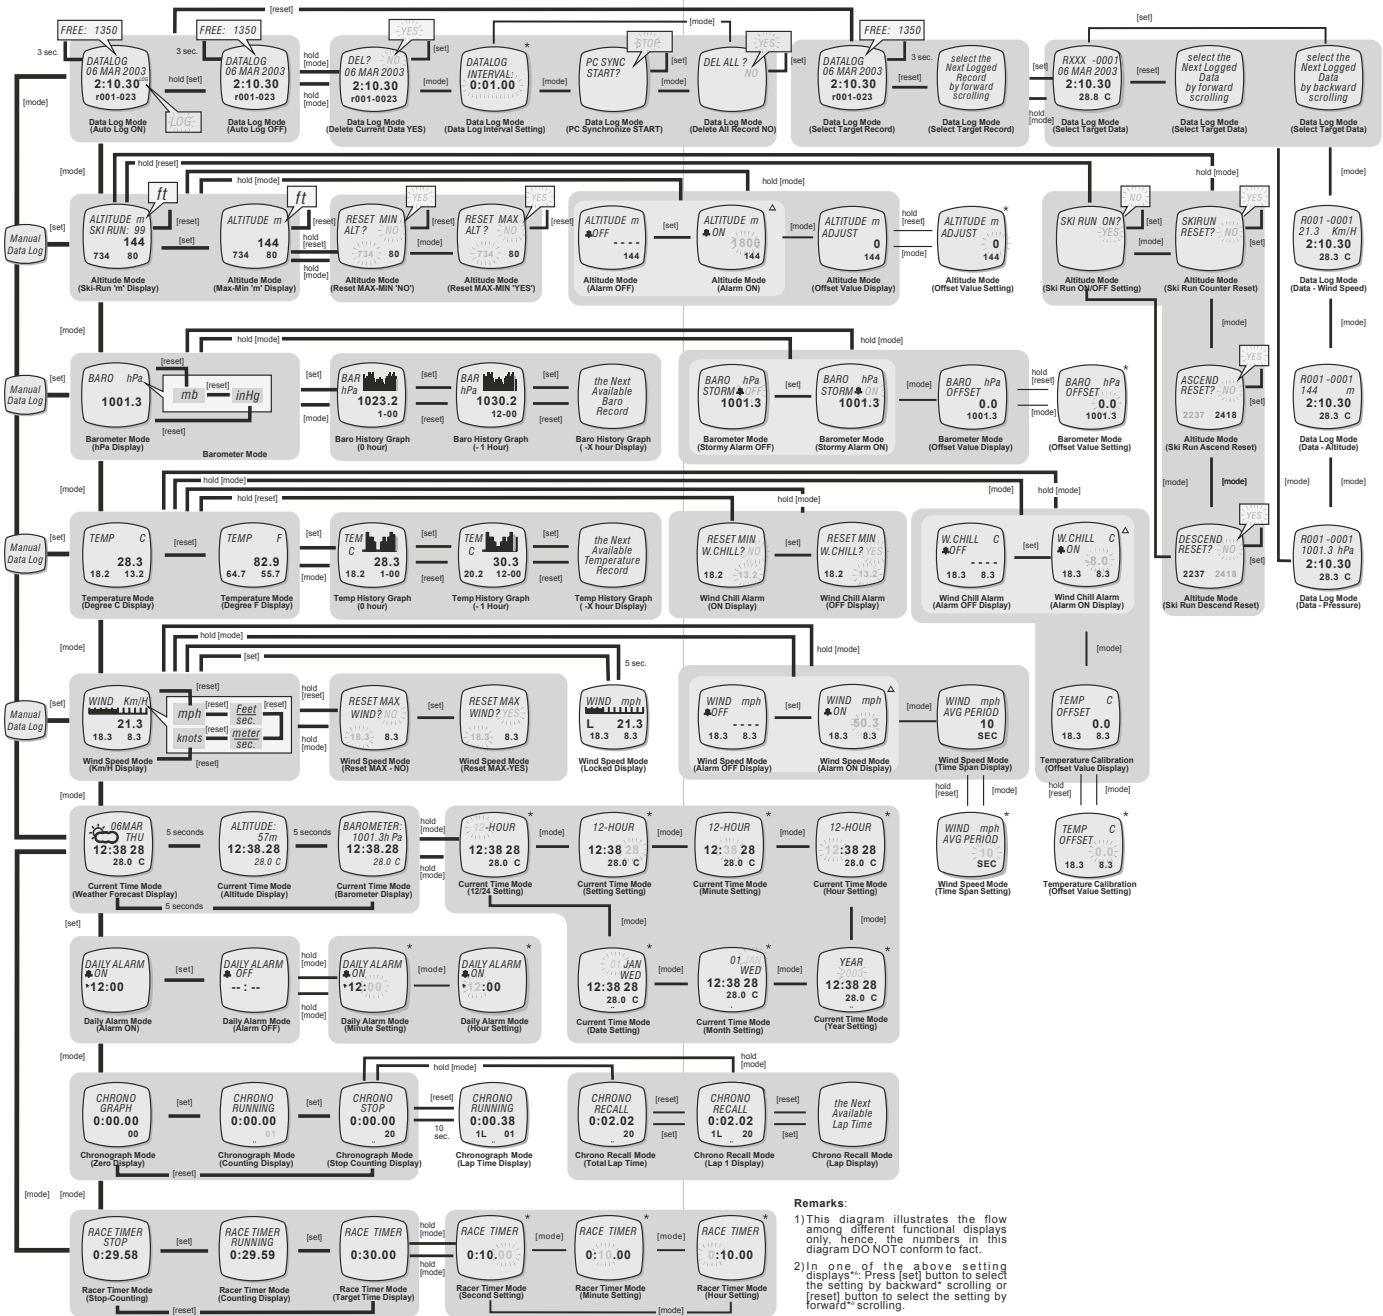

# Quick Guide ADC Summit

**Remarks:**

- 1) This diagram illustrates the flow among different functional displays only, hence, the numbers in this diagram DO NOT conform to fact.
- 2) In one of the above setting displays, Press [set] button to select the setting by backward scrolling or [reset] button to select the setting by forward scrolling.