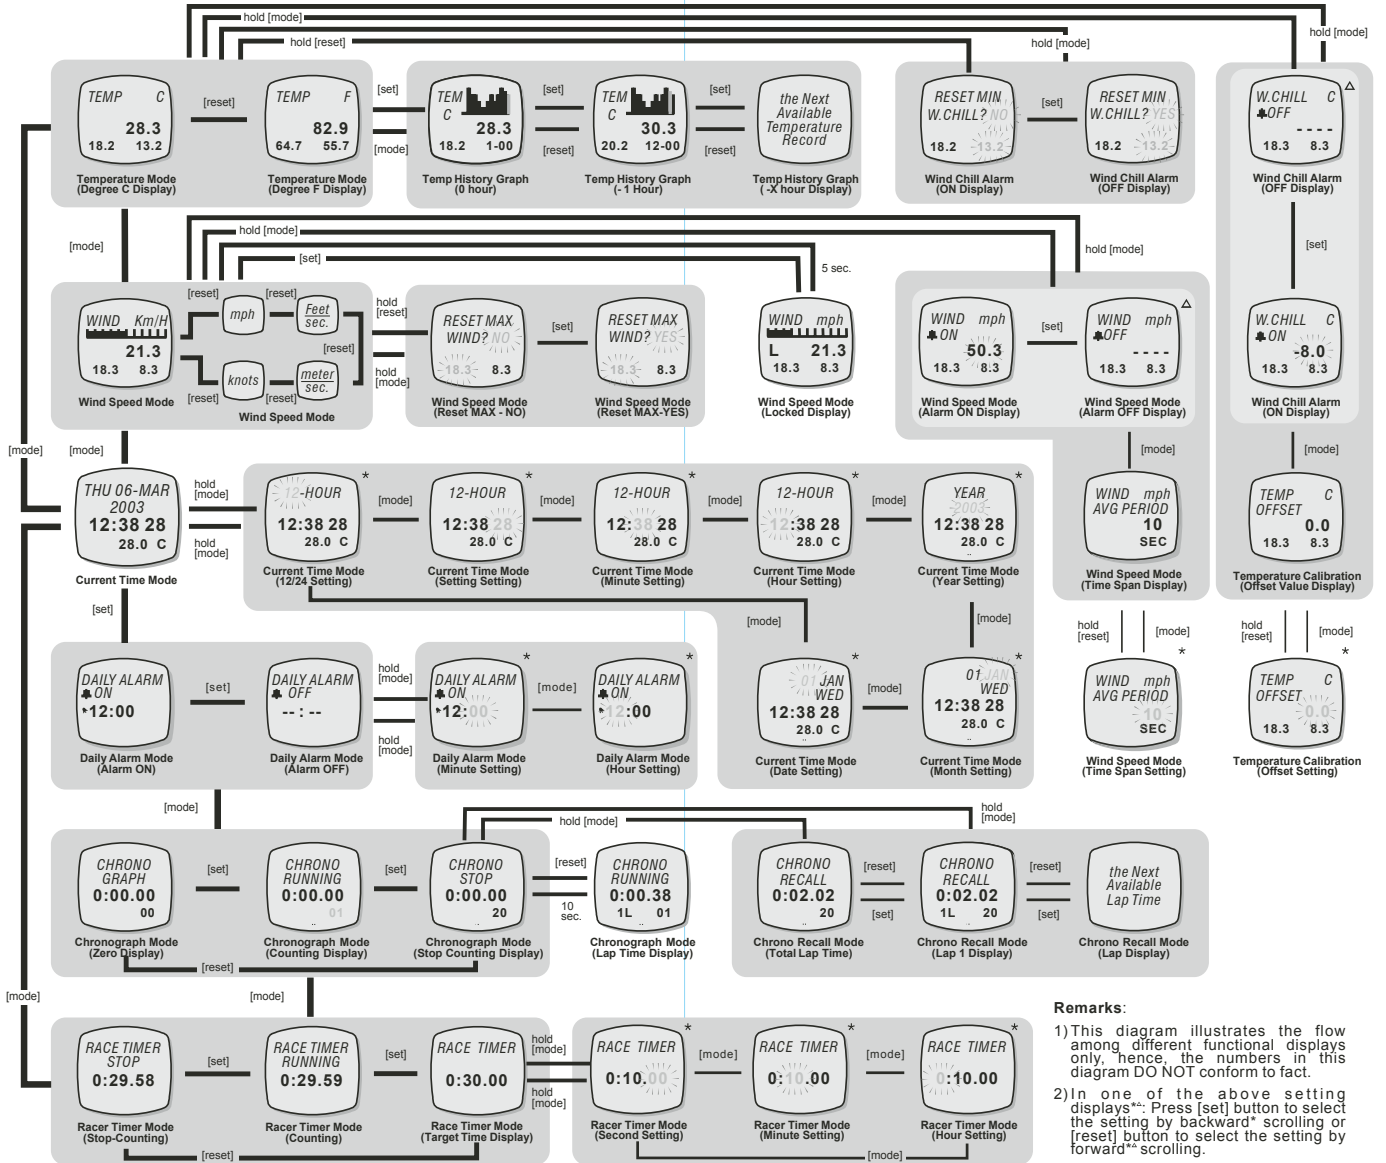

Quick Guide ADC Wind

Remarks:

- 1) This diagram illustrates the flow among different functional displays only, hence, the numbers in this diagram DO NOT conform to fact.
- 2) In one of the above setting displays "←". Press [set] button to select the setting by backward* scrolling or [reset] button to select the setting by forward* scrolling.